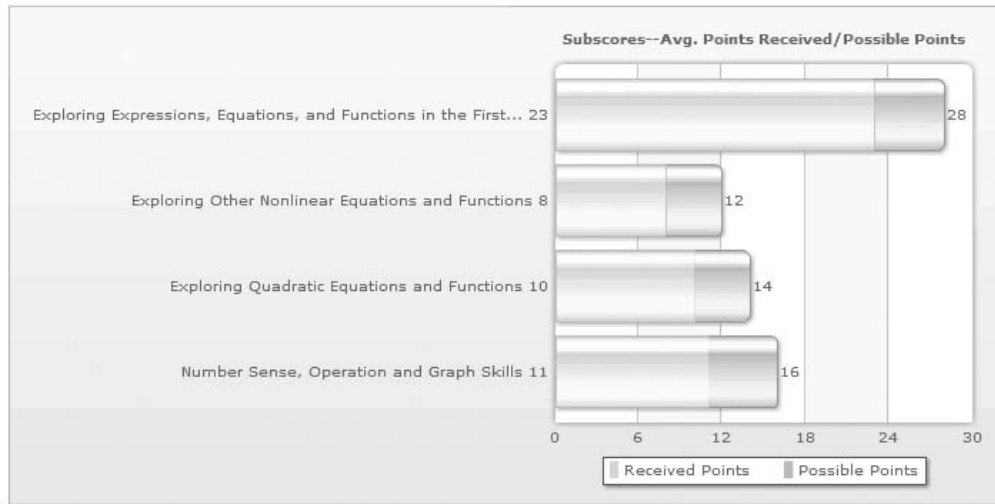

TEACHER FINAL QUALITYCORE OVERVIEW REPORT: Algebra I

Test Date: 12/2007-11/2009
 School: Demo School #1
 Region: Demo Region

QualityCore: Algebra I
 Sub-district: Demo Sub-District
 State: Demo State

Teacher: Chu, Amy
 District: Demo District

Average Final QualityCore Algebra I Score: 159
Final Scale Score Range 125-175

Scores

| | Teacher Access | School Access | District Access |
|-----------------------|---|--|--|
| Description of Report | Provides average QualityCore (QC) score at the class level and average QC subscores. Course Standards list content that may be tested. Teacher's access is limited to assigned class rosters. | Provides average QC score at the school and class levels. Course Standards list content that may be tested. User has ability to drill down to class and teacher reports. | Provides average QC score at the district, school, and class levels. Course Standards list content that may be tested. User has ability to drill down to school, class, and teacher reports. |
| Possible Uses | <ul style="list-style-type: none"> Identify content areas that may need to be addressed more thoroughly in instruction Present objective test information in an easy-to-read format | | |