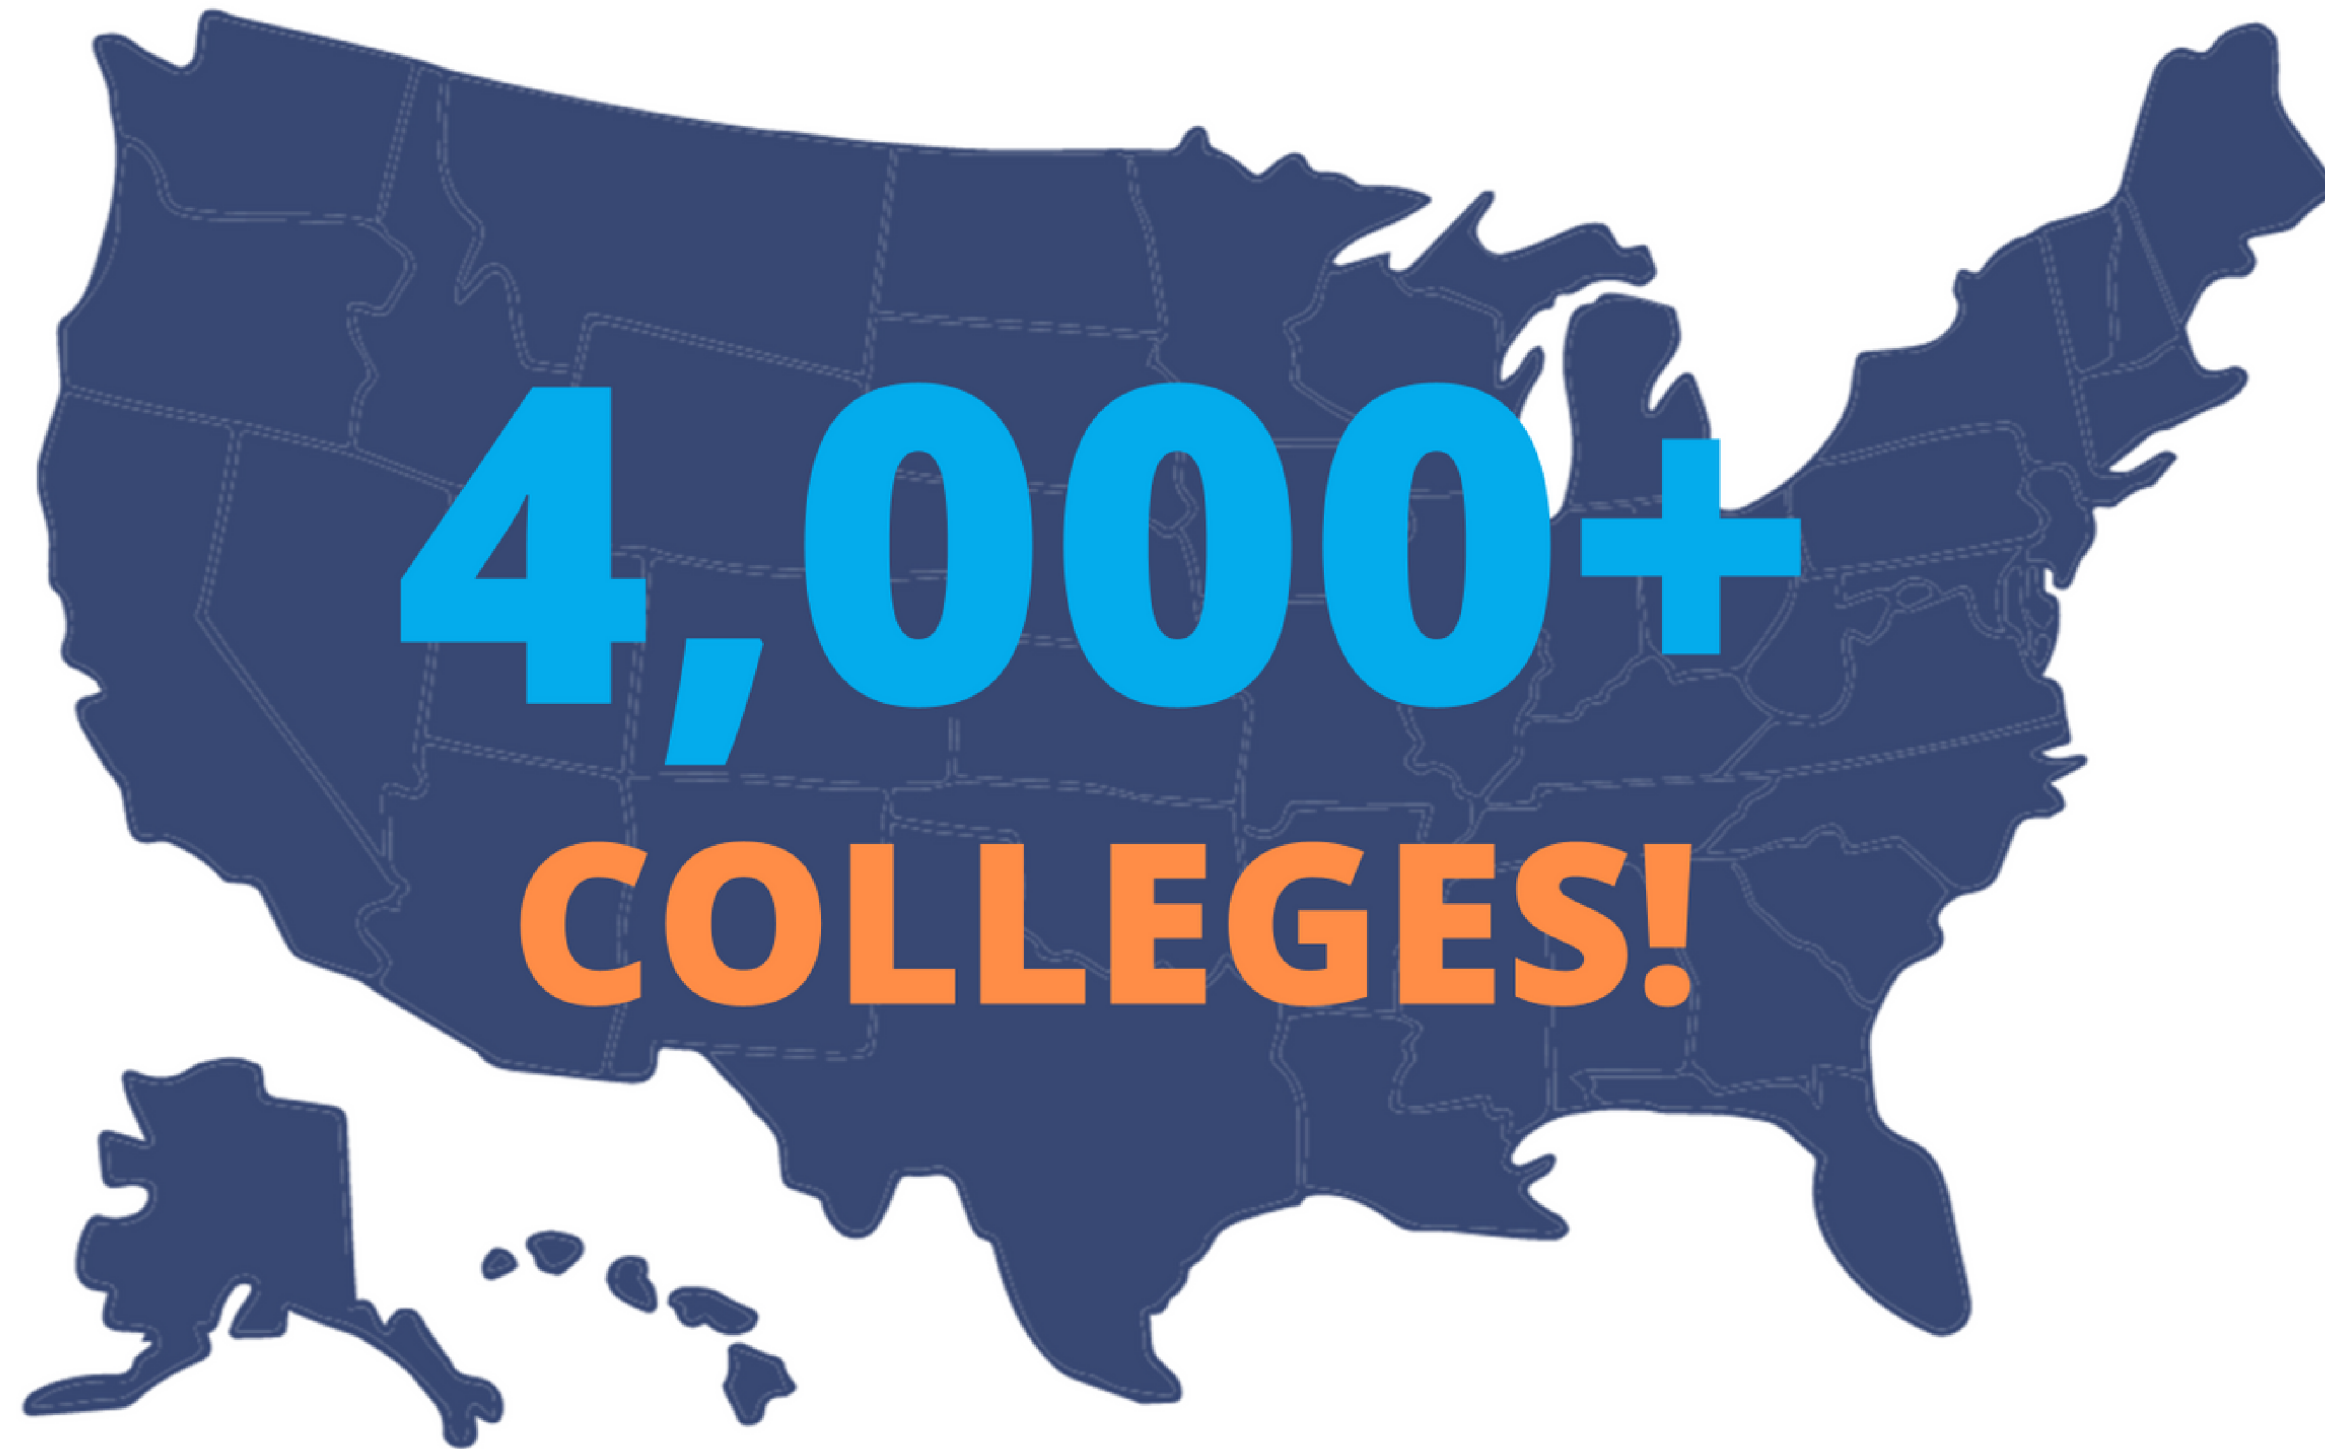

COLLEGE LANDSCAPE